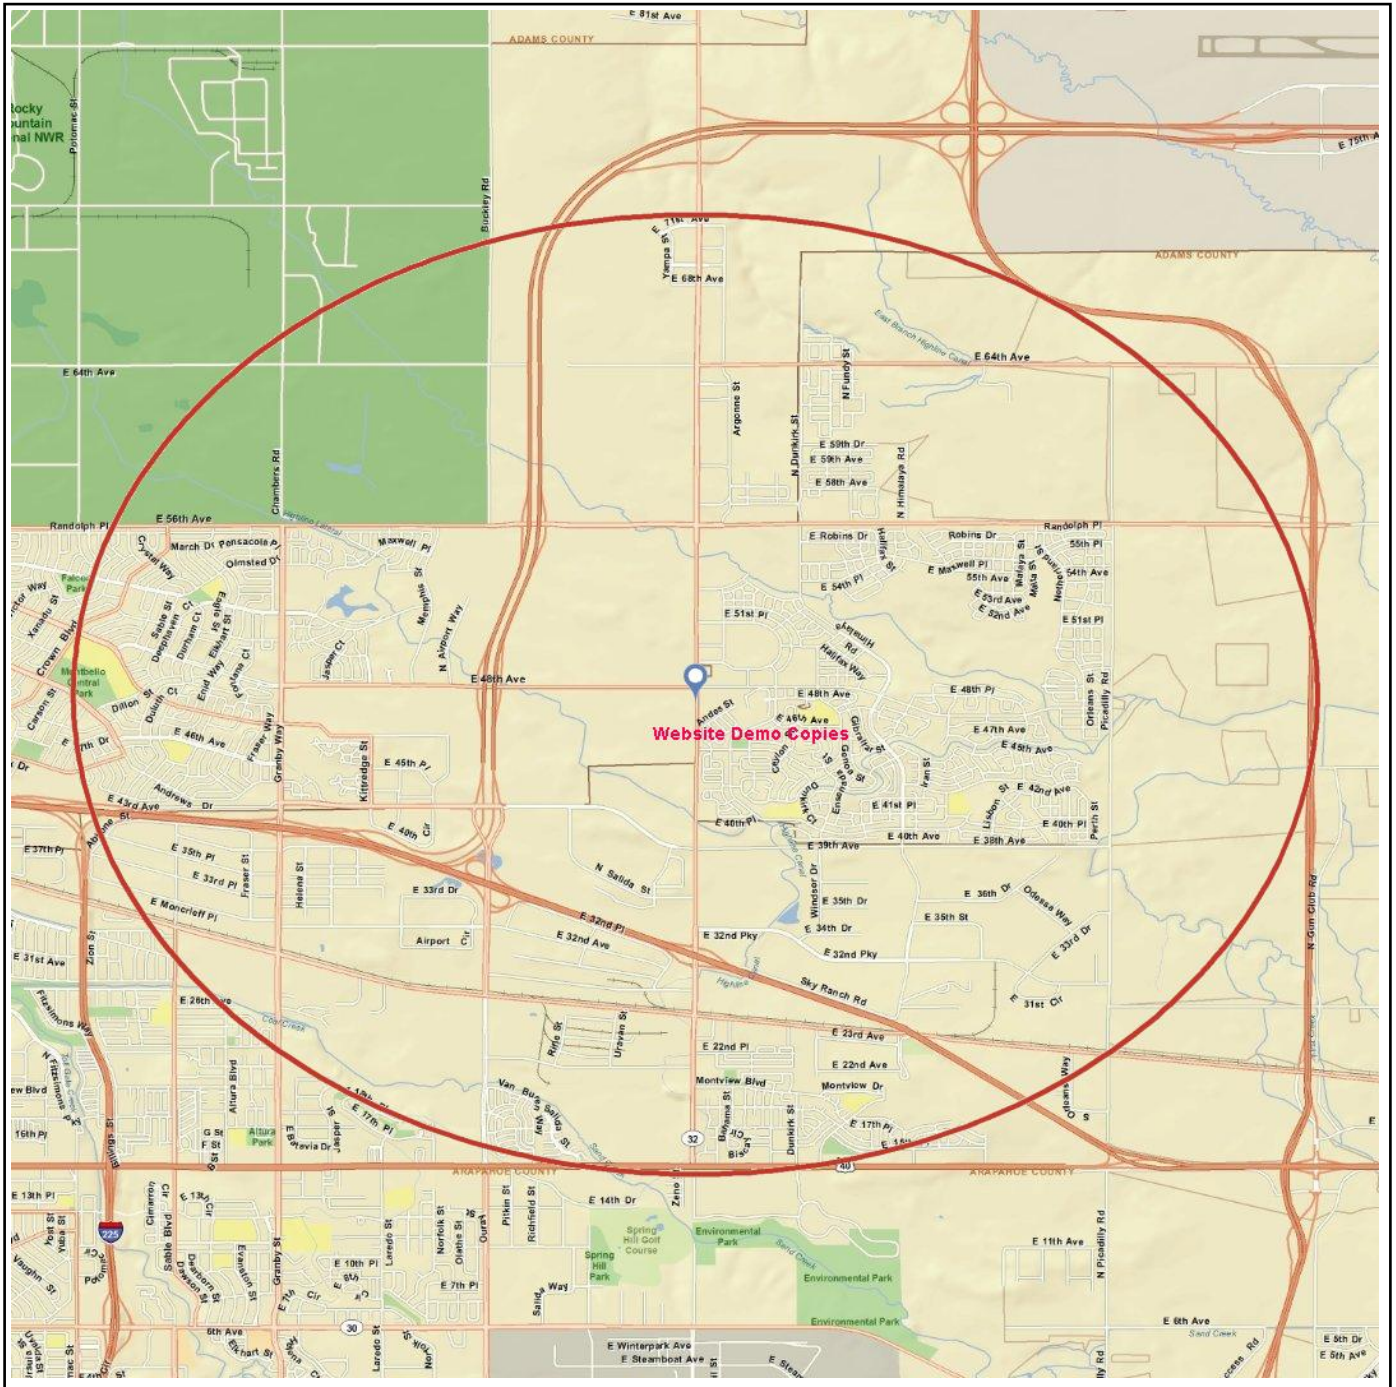

Website Demo Copies
4763 Tower Rd
Denver, CO 80249-6679

Site Map

Prepared by ESRI
September 2, 2009

Latitude: 39.78298
Longitude: -104.77222

GeoWize